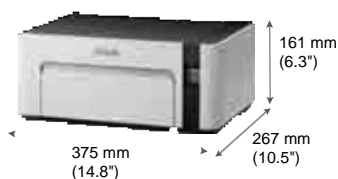

Dimensions & Weight

M1100 / M1120

Weight: 3.5 kg / 7.7 lbs

M2140

Weight: 6.2 kg / 13.7 lbs